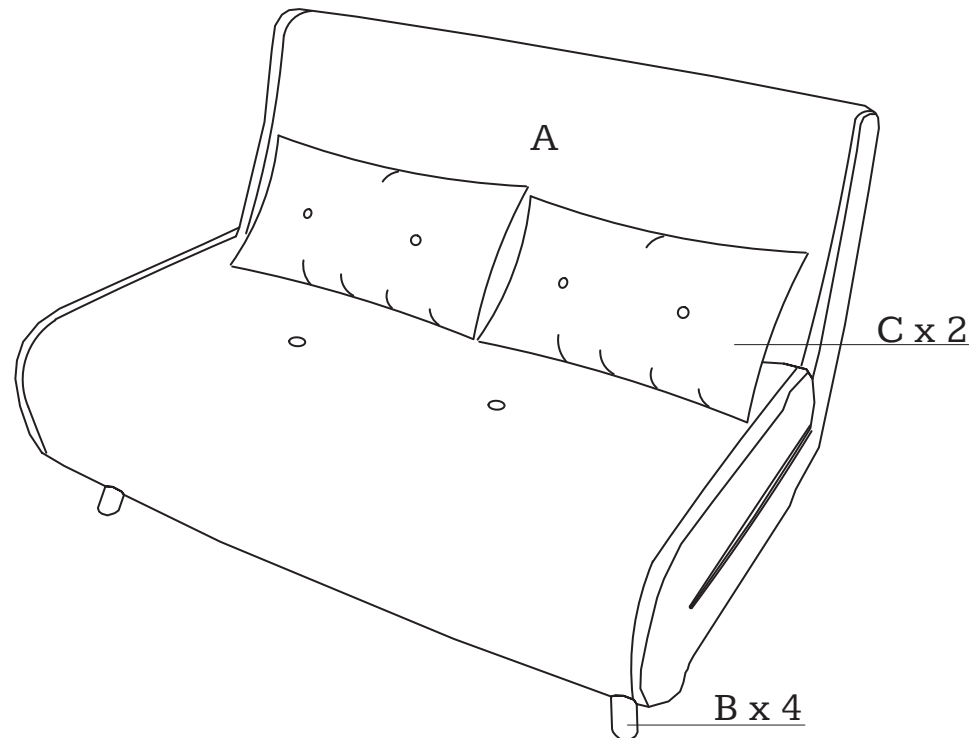

MADE⁺

HARU

Haru Small Sofa Bed

Haru, petit canapé convertible

Divano letto piccolo Haru

Haru Kleine Slaapbank

Haru kleine Schlafcouch

GB Recommendations for the continual safe use of this product are stated on the final page of these instructions. Please retain for future reference.

H1 x 1

H2 x 16

(M8 x 10)

1

2

3

4